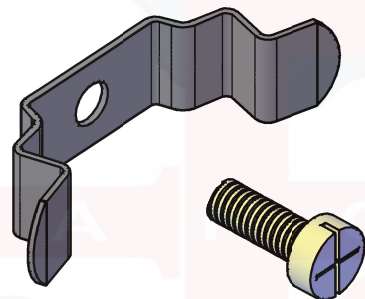

Pontet  
Conical clamp  
Ref. 43107-2

Boulon et rondelle  
Bolt and flat washer

Clip inox  
Stainless steel clip  
Ref. 43108 - CLIP-PLA

vis  
Screw

Collier de serrage  
Collar clamp  
Ref. 43403 - ED-COLBI