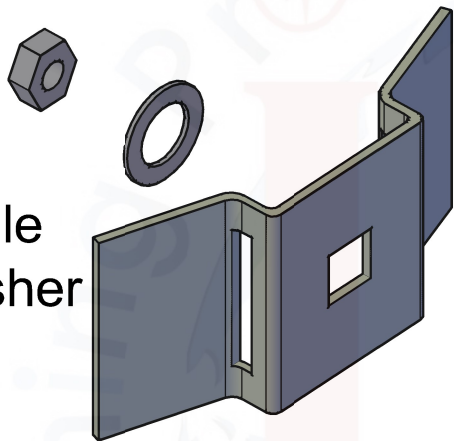

Pontet  
Conical clamp  
Ref. 43107-2

Boulon et rondelle  
Bolt and flat washer

Clip inox  
Stainless steel clip  
Ref. 43108 - CLIP-PLA

vis  
Screw

Collier de serrage  
Collar clamp  
Ref. 43403 - ED-COLBI