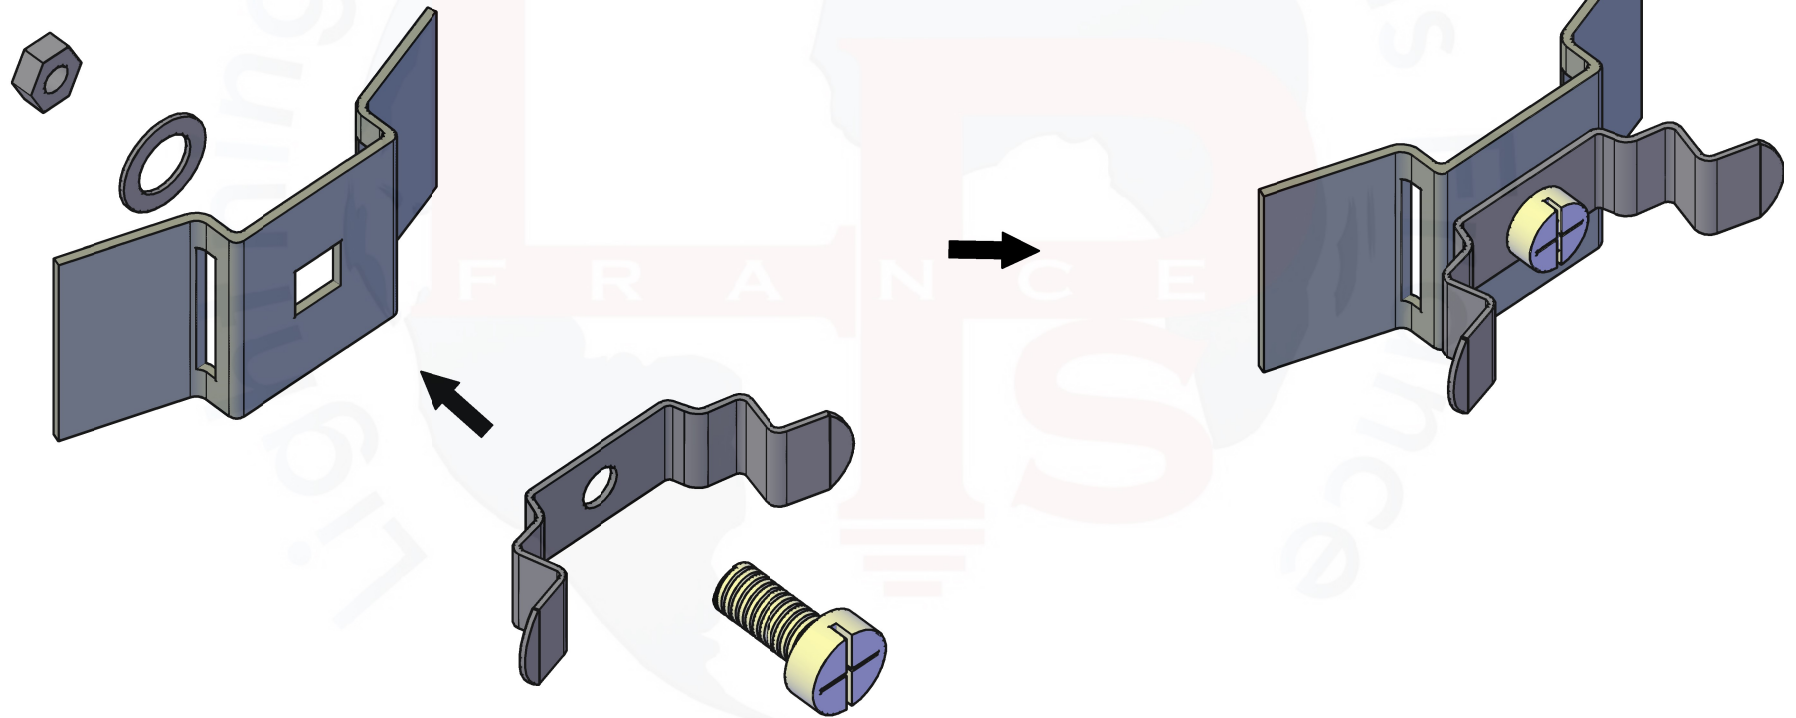

Pontet  
Conical clamp  
Ref. 43107-2

Boulon et rondelle  
Bolt and flat washer

Clip inox  
Stainless steel clip  
Ref. 43108 - CLIP-PLA

vis  
Screw

Collier de serrage  
Collar clamp  
Ref. 43403 - ED-COLBI