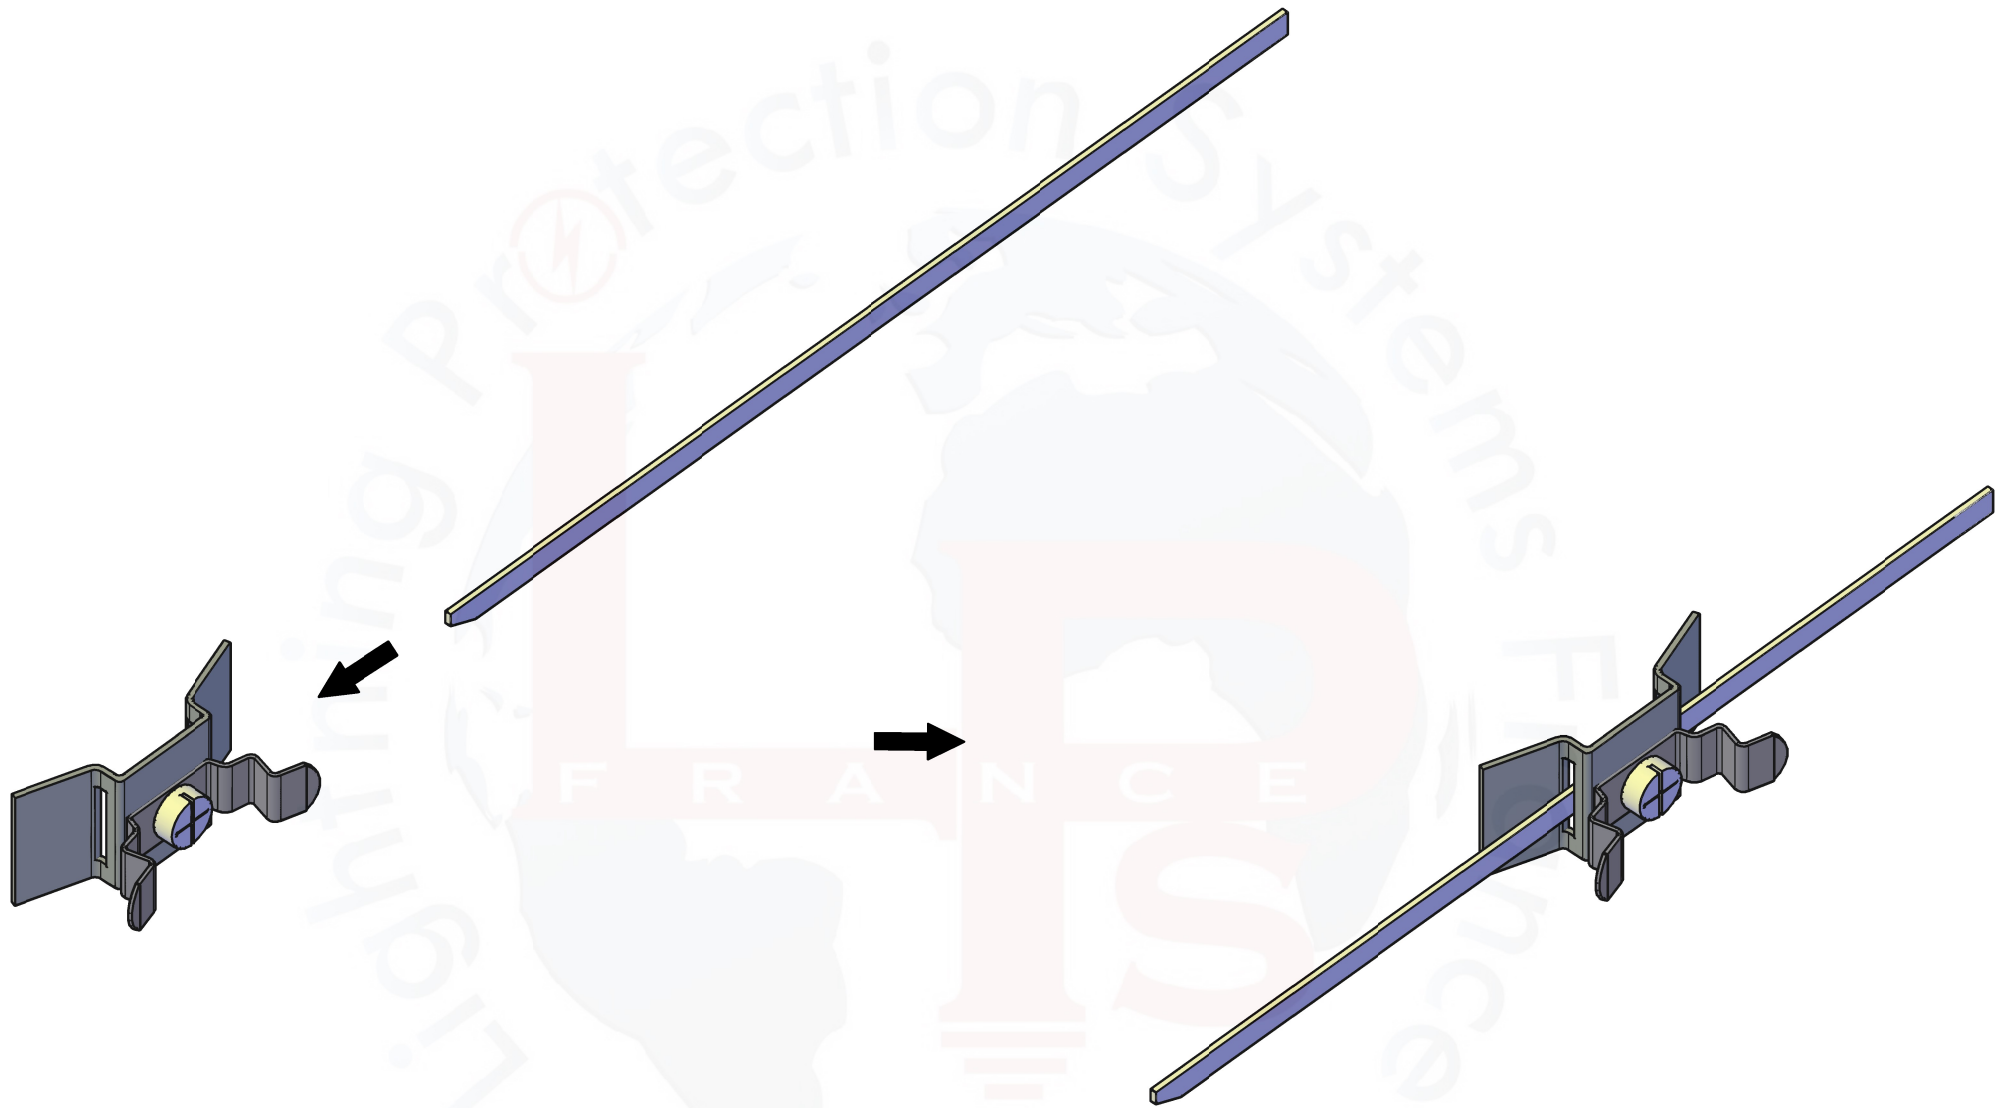

www.lpsfr.com