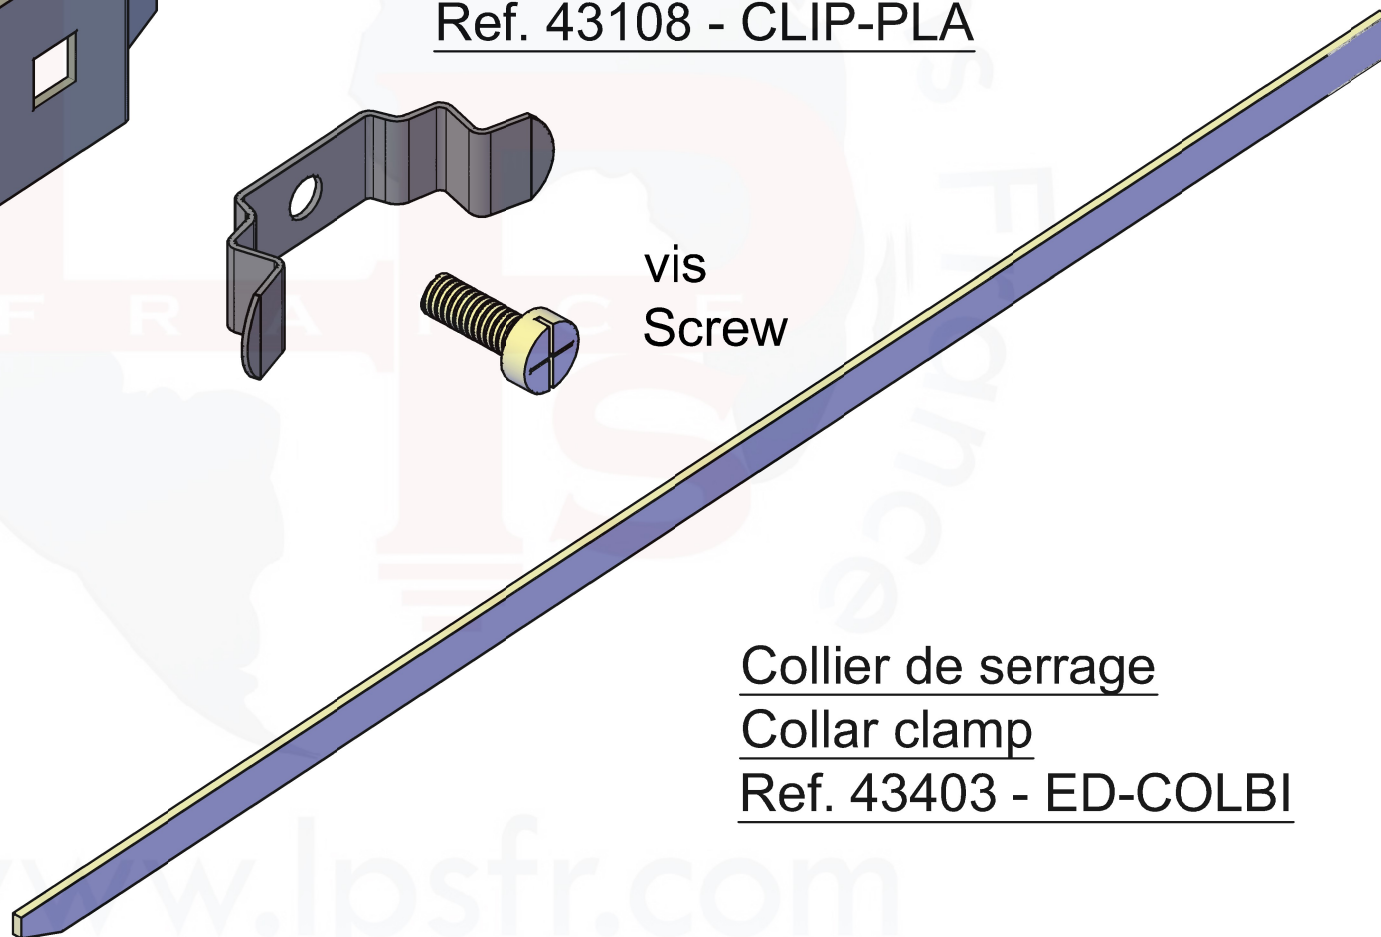

Pontet  
Conical clamp  
Ref. 43107-2

Boulon et rondelle  
Bolt and flat washer

Clip inox  
Stainless steel clip  
Ref. 43108 - CLIP-PLA

vis  
Screw

Collier de serrage  
Collar clamp  
Ref. 43403 - ED-COLBI